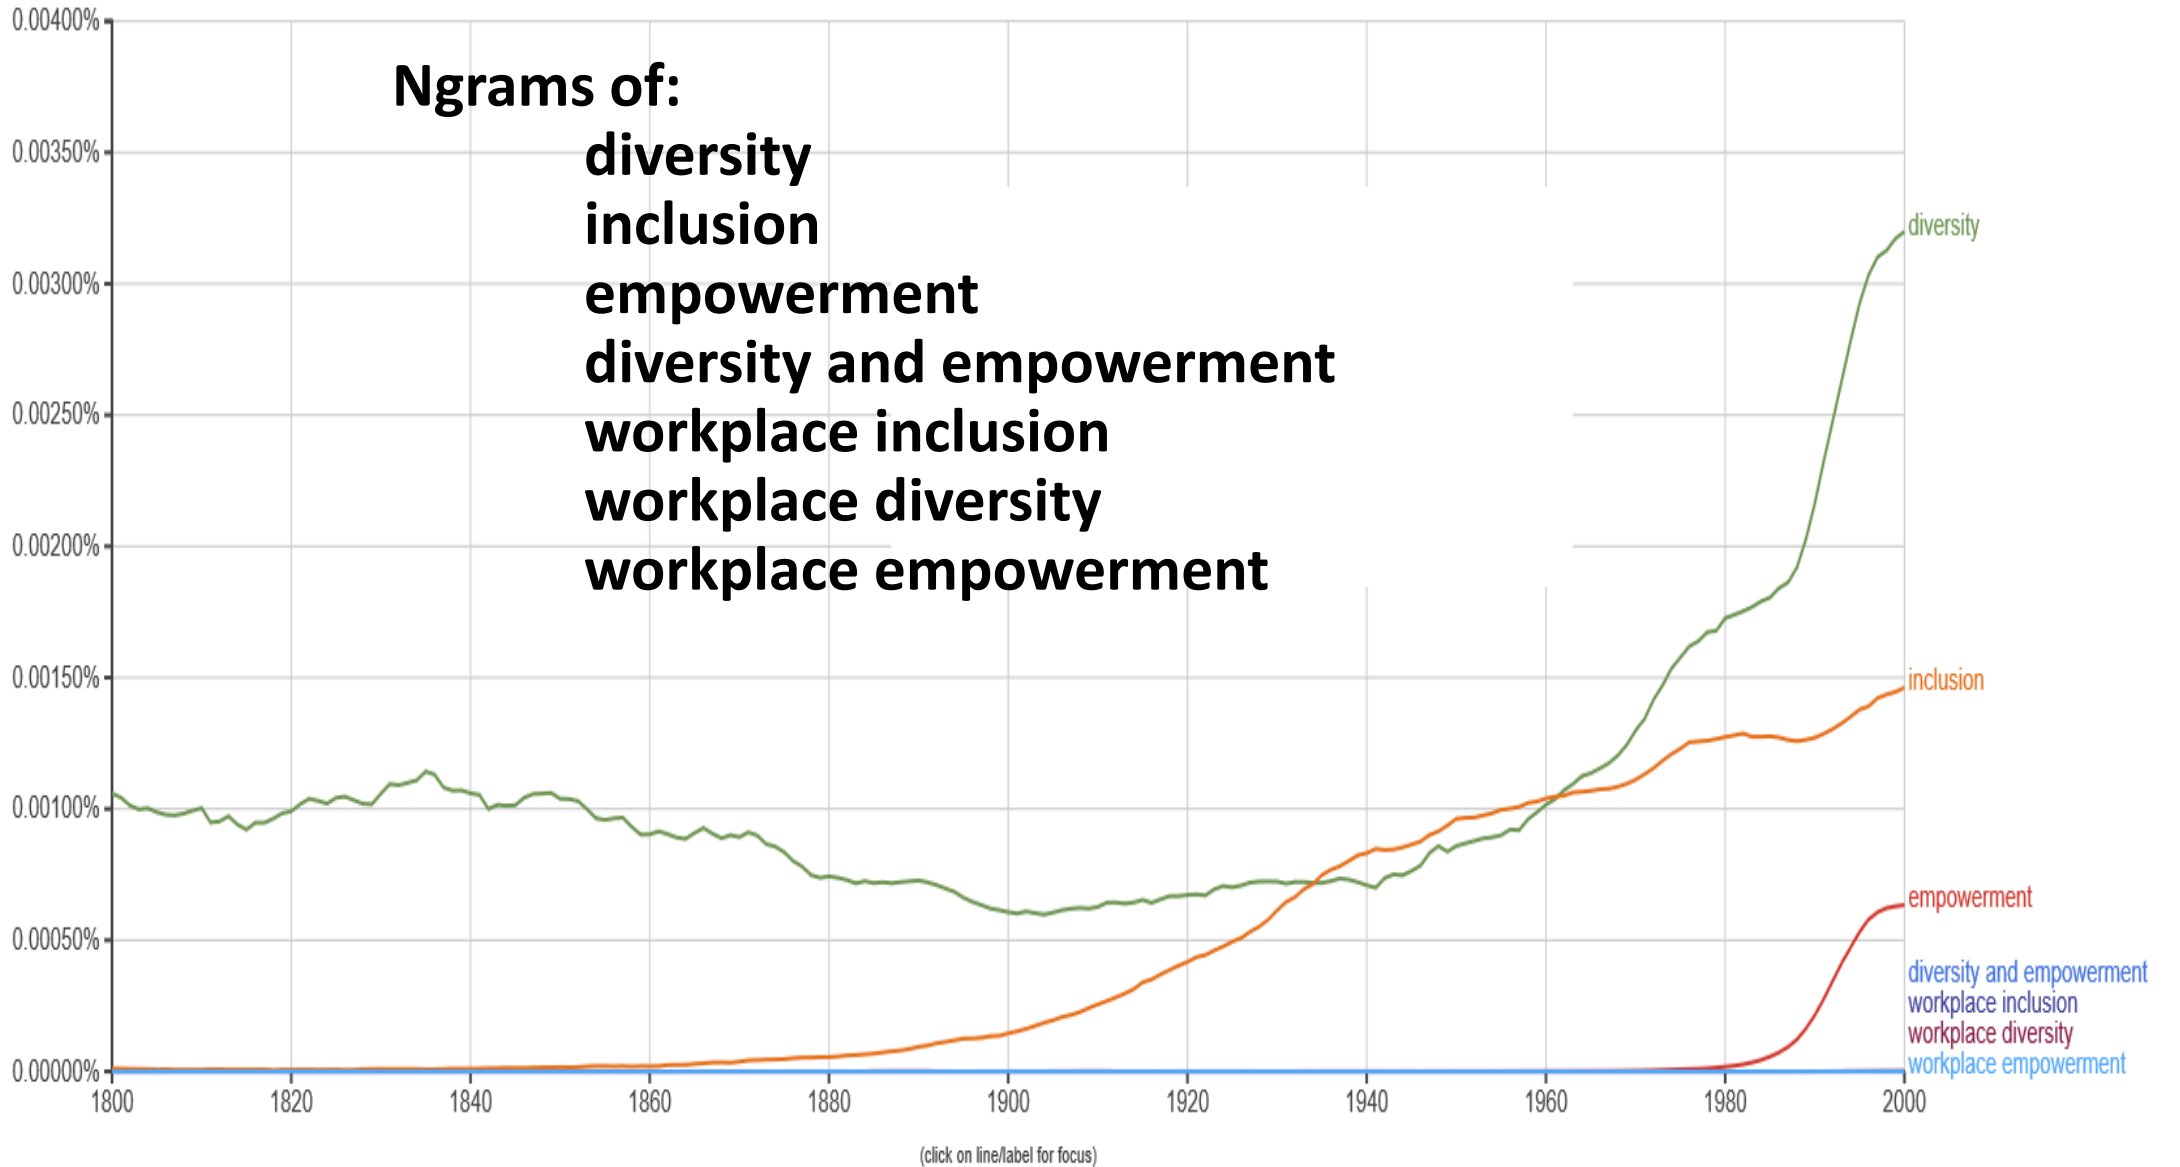

The background of the slide features a striking image of the aurora borealis. The top portion is dominated by a bright, solid green light, which transitions into a darker, more textured green and blue glow in the lower portion, suggesting the aurora's movement over a dark, silhouetted landscape. The overall effect is ethereal and powerful.

DIVERSITY & EMPOWERMENT

ANAHITA ARIYA FAR

Workplace diversity & federal laws

Canadian Workforce

organization

**Workplace
diversity,
the bean jar
experiment
& the age of
information**

Workplace diversity & the tiger in the room